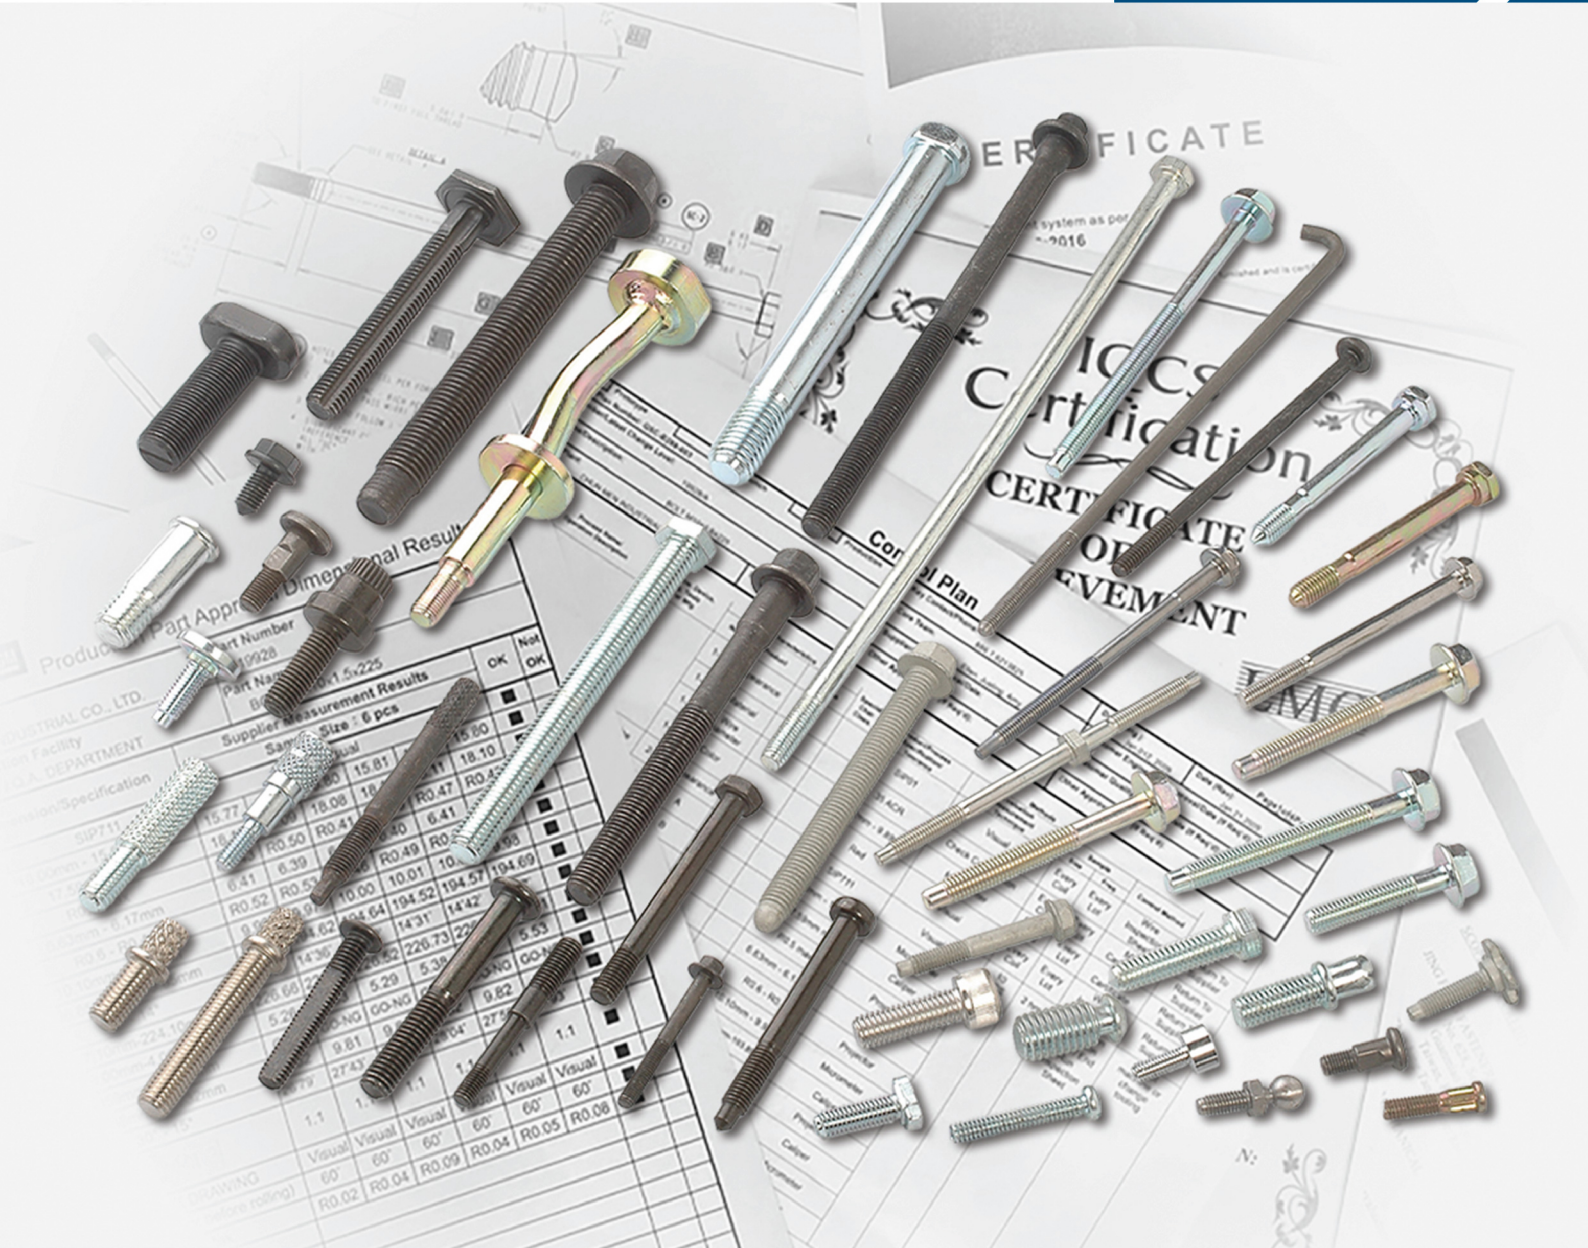

COLD FORMING BOLTS

SATISFYING CUSTOMER'S REQUIREMENTS

- Special Heads
- Long Bolts
- Double Ends Bolts
- Wheel Bolts
- Weld Bolts
- Insert Molding Bolts
- Etc.

MATERIAL AVAILABLE

- Carbon Steel
- Alloy Steel
- Stainless Steel
- Brass, Copper

全聯鑫股份有限公司
TAIWAN FASTENERS INTEGRATED SERVICE CO., LTD

台北市內湖區內湖路一段360巷8號8樓848室
Room 848, 8F., No. 8, Ln. 360, Sex. 1, Neihu Rd.,
Neihu Dist., 11494 Taipei, Taiwan(R.O.C.)
T +886-2-6601-3611 F +886-2-2659-9119

M sales_TP@tfis.com.tw

W <https://www.tfis.com.tw>